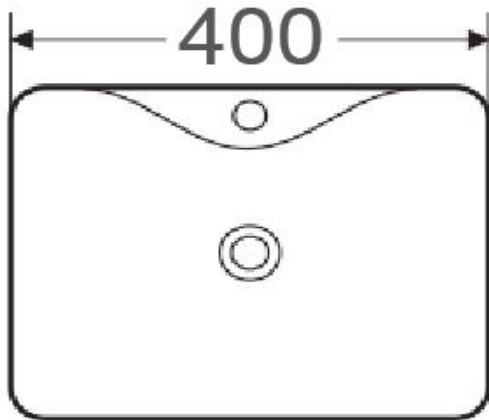

# BRONTE

 Gloss White  
**WB 4131**

SPECIFICATIONS

**MATERIAL:** Vitreous China

**CAPACITY:** 8.5L

**MEASUREMENTS:** 400 x 300 x 130mm 7.4KG

**WASTE:** Use 32mm without Overflow Waste (Not Supplied)

**CLEANING & MAINTENANCE:**