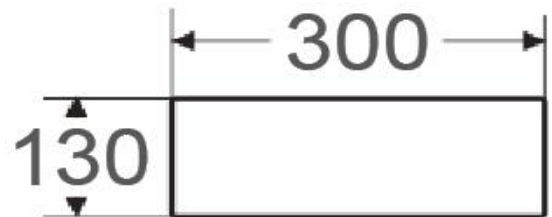

# BRONTE

 Gloss White  
**WB 4131**

SPECIFICATIONS

**MATERIAL:** Vitreous China

**CAPACITY:** 8.5L

**MEASUREMENTS:** 400 x 300 x 130mm 7.4KG

**WASTE:** Use 32mm without Overflow Waste (Not Supplied)

**CLEANING & MAINTENANCE:**